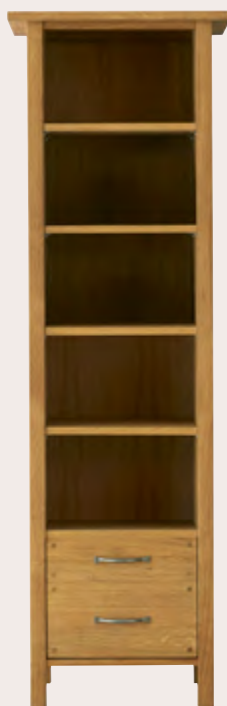

2 Drawer Single Bookcase
H183 x W58 x D40 cm
Oak / 3499091