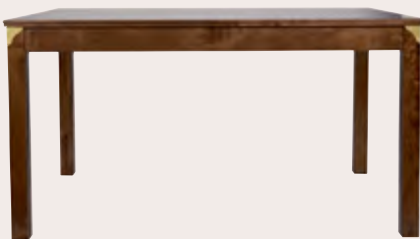

**Pair Of Dining Chairs**  
H98 x W42 x D52 cm  
Dark Chestnut / 3575437  
Honey / 3579184

**Extending Dining Table**  
H75 x W160-210 x D95 cm  
Dark Chestnut / 3575435  
Honey / 3579214

**Butlers Tray**  
H66 x W52 x D43 cm  
Dark Chestnut / 3746765  
Honey / 3746763