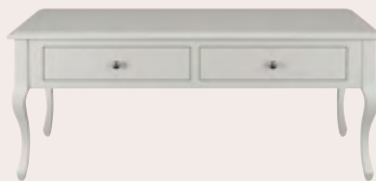

2 Drawer Coffee Table
H45 x W111 x D55 cm
Dove Grey / 3560216
Cotton White / 3665526

4'6" Bed Frame
H107 x W144 x D205 cm
Dove Grey / 3563318
Cotton White / 3665816

5'0" Bed Frame
H107 x W1459 x D215 cm
Dove Grey / 3563319
Cotton White / 3665818