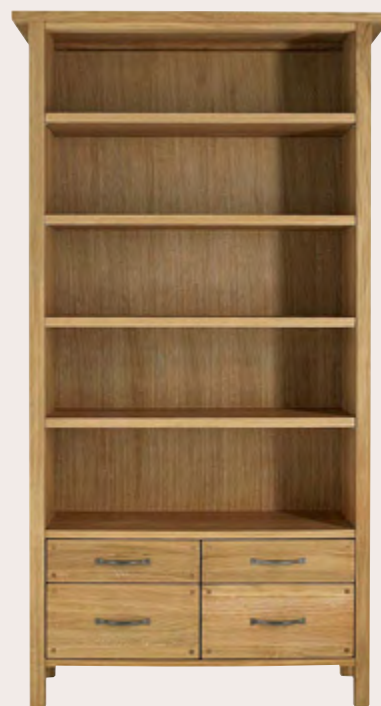

4 Drawer Single Bookcase
H183 x W100 x D40 cm
Oak / 3345132