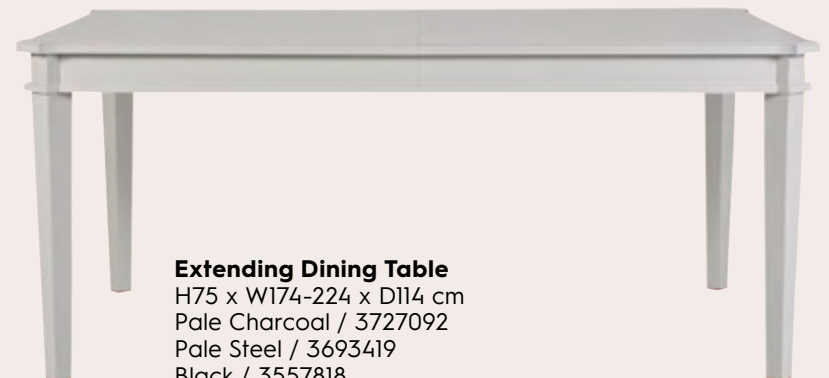

Extending Dining Table
H75 x W174-224 x D114 cm
Pale Charcoal / 3727092
Pale Steel / 3693419
Black / 3557818