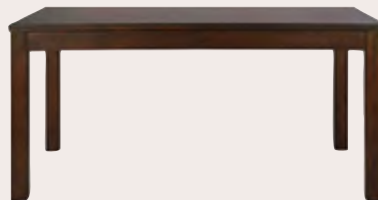

**Pair Of Dining Chairs**  
H98 x W42 x D52 cm  
Dark Chestnut / 3575437  
Honey / 3579184

**Extending Dining Table**  
H75 x W160-210 x D95 cm  
Dark Chestnut / 3575435  
Honey / 3579214

**Butlers Tray**  
H66 x W52 x D43 cm  
Dark Chestnut / 3746765  
Honey / 3746763