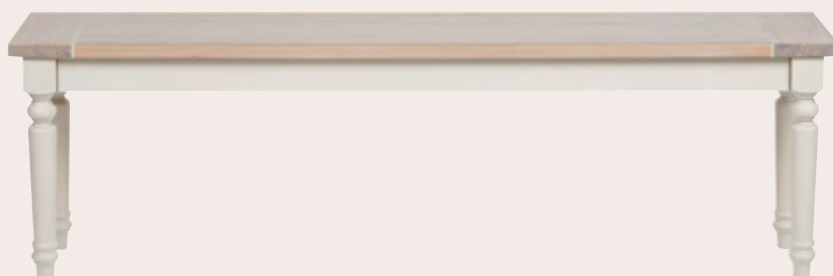

**Tall Bench With Coat Rack**  
H190 x W120 x D42 cm  
White / 3746717

**Dining Bench**  
H45 x W150 x D30 cm  
White / 3746744