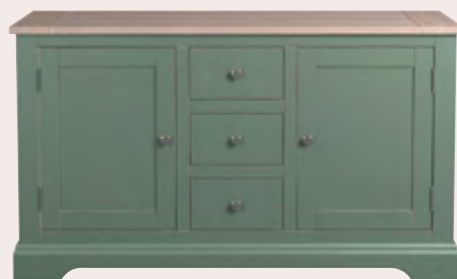

2 Door 3 Drawer Sideboard
H88 x W153 x D45 cm
Atlantic Green / 3746761