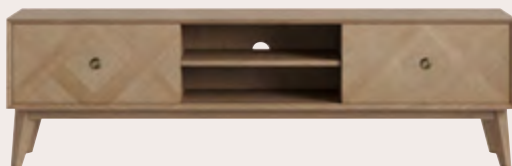

**Side Table**  
H50 x W45 x D42 cm  
Weathered Mindi / 3768005

**1 Door TV Unit**  
H50 x W110 x D35 cm  
Weathered Mindi / 3768006

**Coffee Table**  
H45 x W120 x D55 cm  
Weathered Mindi / 3768003

**Nest Of 2 Tables**  
H50 x W52 x D42 cm  
Weathered Mindi / 3768004