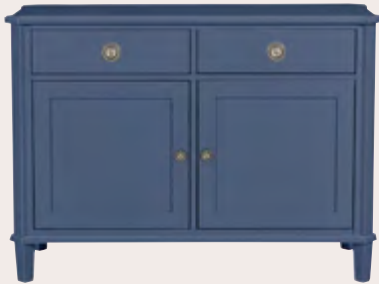

2 Door 2 Drawer Sideboard
H80 x W110 x D47 cm
Dusky Seaspray / 3747036
Pale Charcoal / 3727064
Pale Steel / 3693406
Black / 3575453