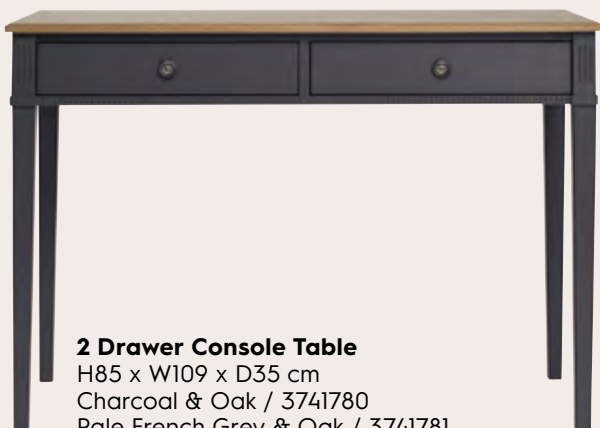

### 2 Drawer Coffee Table

H45 x W109 x D60 cm

Charcoal & Oak / 3741777

Pale French Grey & Oak / 3741778

### 2 Drawer Corner TV Unit

H50 x W109 x D53 cm

Charcoal & Oak / 3741789

Pale French Grey & Oak / 3741790