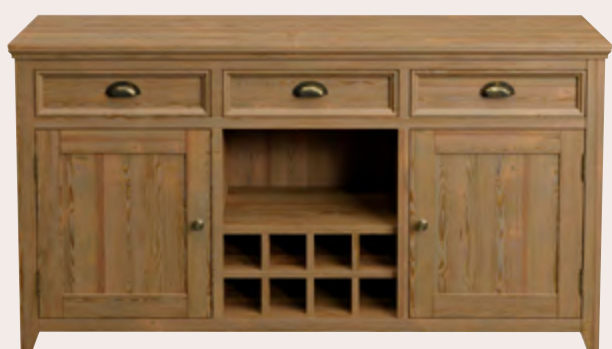

*Merrion*  
COLLECTION

**Dresser Top For 2 Door 3 Drawer Sideboard**

H110 x W160 x D35 cm  
Antique Pine / 3760027

**2 Door 3 Drawer Sideboard**

H85 x W159 x D45 cm  
Antique Pine / 3760026

**Pair Of Dining Chairs**