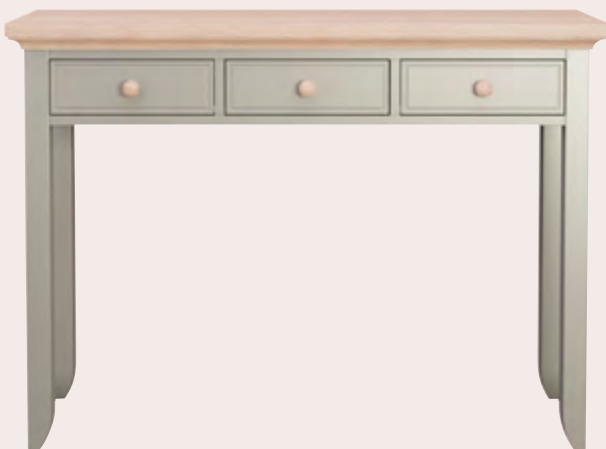

**2 Door 3 Drawer Sideboard**  
H83 x W98 x D48 cm  
Pale French Grey / 3675288  
Cream / 3587557

**3 Drawer Coffee Table**  
H48 x W110 x D60 cm  
Pale French Grey / 3675284  
Cream / 3587540

**3 Drawer Console Table**  
H80 x W110 x D36 cm  
Pale French Grey / 3675286  
Cream / 3587543